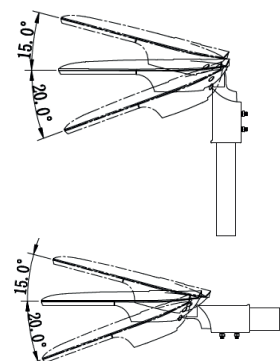

**The SITI, 15W to 200W is an IP66 robust street light, suitable for side entry or post top mounting with adjustable head tilt. A range of light distributions is available. Finished in matt black or dark grey.**

- A range of lumen outputs from 1,950-26,000lm
- 15-200W Version Available
- Colour Temperature: 3000k - 4000k - 5000k
- Colour: Black or Grey (/BK/GR)
- Standard Non Dimming (/STD)
- Emergency options not available
- LED sealed within impact resistant clear polycarbonate
- Suits Side Entry and Post Top.
- Suitable for 60mm and 76mm Spigots
- IP Rating: IP66
- IK Rating: IK09
- -20 to +15 degree tilt in 2.5 degree steps.
- Die cast aluminium body

Exterior

Product	MI/SITI Post top IP66 LED Luminaire		
Light Source	LED		
	MICRO	MINI	MAX
System Power Luminaire lumens (4000K)	/15W/1950lm /25W/3250lm /35W/4550lm /45W/6750lm	/60W/7800lm	/150W/19500lm /180W/23400lm /200W/26000lm
Size Length x Width x Depth	543x229x114mm	581x307x108mm	674x307x108mm
Driver	/STD Non Dimming		
Colour Temperature	/830 4000k	/840 4000k	/850 5700k
Light Distribution	/TYPE II Walkways and Entrance Roads		
Colour	/GR Dark Grey		/BK Matt Black
To Specify: SITI LED, 60W, 7800lm, 4000k, LED post top mounted luminaire, TYPE II Distribution, finished Grey supplied complete with standard integral control gear. Part code: MI/SITI/60W/7800lm/STD/840/TYPEII/GR			

Post Top and Side Entry with head angle adjustment

MIR/RANGE/5W/LM/SIZE/DIM/840/OPT/ME3