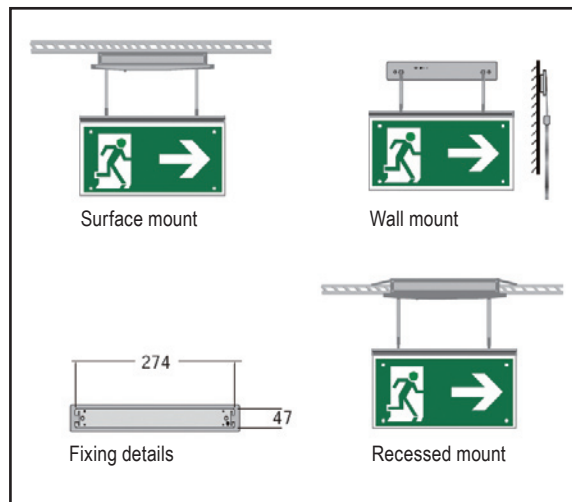

Description

This new range of edge lit Exit signs uses the latest LED technology. Each model combines modern aesthetics and technological functionality. These luminaires can be used as maintained illuminated signs. They consist of two pieces, the illuminated sign with the LED's and the control circuit which is placed on the ceiling or the wall. They can also be recess mounted on a suspended ceiling using the mounting springs contained in the package.

General Features

- Slim profile of only 15mm rated IP30
- Signs available (S) single or (DS) double sided
- High luminosity white LEDs with a long life span
- Surface, recess and wall mounting options available
- A (MIRPXL) fully recessed option is also available.
- 3 sizes available dependant on LED lamp choice
- 3 hour duration with Ni-Cd batteries
- Test button - Charge indication LED
- Markings according to EN-1838
- Produced in accordance with European standards EN 60598-1 & EN 60598-2-22

Installation

Surface/Wall:

Screw fixed at 274 x 47mm centres

Recessed:

278 x 47mm cut out retained using support clips supplied

Pendant mount emergency LED exit sign (MIPXL)

Legend Options

(AU) Arrow Up

(AD) Arrow Down

(AL) Arrow Left

(AR) Arrow Right

ORDERING INFORMATION - For other sizes/lamp types/finishes/styles not listed please call us

Reference Number	Nominal size l x w x h mm	Lamp & Wattage LED	Power Consumption VA	Light Output mcd	Legend Options				Emergency Options	
					AU	AD	AL	AR	ME3	NM3
MIPXL 28	280 x 15 x 120	8 x smd - White	5 VA	6000 mcd	*	*	*	*	*	*
MIPXL34	340 x 15 x 190	11 x smd - White	6 VA	7000 mcd	*	*	*	*	*	*
MIPXL44	440 x 15 x 240	13 x smd - White	7 VA	8200 mcd	*	*	*	*	*	*