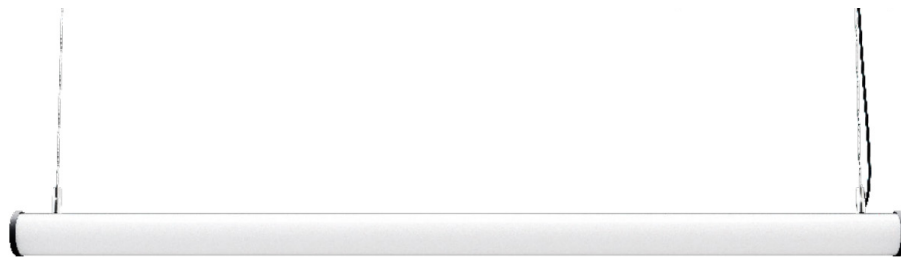

# NOODLE-PRO

Surface & Suspended

**The NOODLE-PRO is a high performance cylindrical linear luminaire suitable for both suspended and surface mounting. Available in 1000mm or 1500mm lengths.**

- A range of lumen outputs from 1955-5401lm
- Colour Temperatures: 3000k - 4000k
- Colours: Black, Silver or any RAL colour (/BK/SLV/RAL)
- Available with Dimming (/STD/1-10V/DALI/SDIM)
- Wireless Control (/WI)
- Available with Emergency (/ME3/ME3-ST/ME3-PRO)
- Wireless Emergency (/ME3-WI)
- Mounting: Surface Mounted or Wire Suspended (/SM/WS)
- Diffuser: Opal
- Dimensions: (Diameter x Height)
  - /1000mm - Ø60 x 1000mm
  - /1500mm - Ø60 x 1500mm

Product	MIS/NOODLE-PRO Surface Mounted or Suspended LED Luminaire							
Light Source	LED							
System Power Luminaire lumens (4000K)	/16.2W 1955lm	/20.8W 2513lm	/25W 3067lm	/29.4W 3601lm	/24W 2932lm	/31W 3770lm	/37W 4601lm	/43W 5401lm
Lengths	/1000mm 1000mm				/1500mm 1500mm			
Driver	/STD Non-Dimming		/DALI DALI Dimming		/SDIM Switch Dimming		/WI Wireless Control	
Colour Temperature	/830 3000k				/840 4000k			
Colour	/BK Black		/SLV Silver		/RAL RAL Colour			
Diffuser Options	/OP Opal							
Emergency	/ME3 Three hour main- tained emergency		/ME3-ST Three hour maintained self test emergency		/ME3-PRO Three hour DALI addressable emergency		/ME3-WI Three hour Wireless addressable emergency	
To Specify: NOODLE-PRO LED, 16.2W, 1955lm, 4000k, LED suspended with a Opal diffuser supplied complete with DALI control gear, and black end caps. Part code: MIS/NOODLE-PRO/16.2W/1955lm/DALI/840/BK/OP/WS/1000mm								