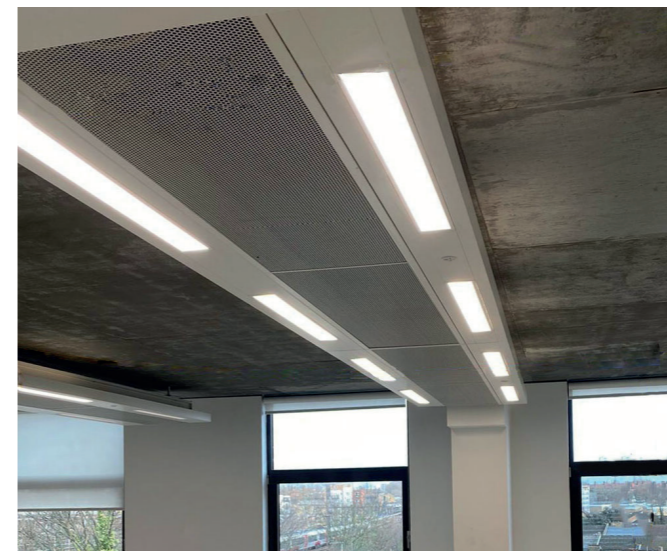

The unique MAGNALED system utilises the existing luminaire body to provide a quick and simple retrofit LED solution.

The MAGNALED unit is installed using a plug & socket connection to new or existing fixing points, minimising installation time and costs.

MID Lighting provides the new MAGNALED and frame with UGR or Opal LED Diffuser.

MAGNALED units are designed on a project specific basis.

To discuss a MAGNALED solution for your project please contact us on 01268 725 086 or email sales@midlighting.co.uk.

DWP Hackney