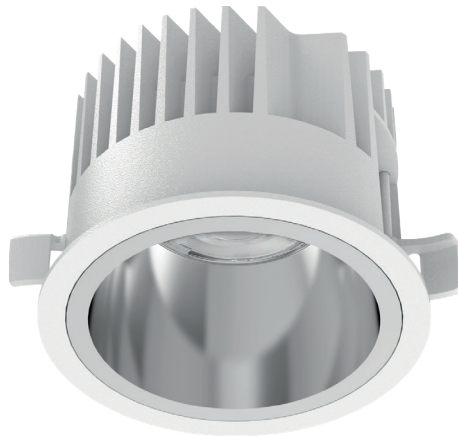

# DOME D100

**A high quality LED downlight, the Dome D100 is designed for efficiency and functionality with its sleek exterior aluminium powdered coat.**

- A lumen outputs of 1146lm or 1515lm
- Colour Temperatures: 2700k - 3000k - 4000k
- Beam Angle: 18° to 70° Options
- Available with Dimming (/STD/DALI/MDIM)
- Wireless Control (/WI)
- Available with Emergency (/ME3/ME3-ST/ME3-PRO)
- Wireless Emergency (/ME3-WI)
- Average luminaire lumens listed below
- Reflector Colours: Black, Grey and White
- IP Rating: IP54
- CRI80 as standard, CRI90 Available
- Aluminium Powder coating
- Dimensions: (Diameter x Height)  
Ø110 x 79mm
- Cut-out Dimension: (Diameter) Ø100mm

Product	MID/DOME/D100 DOME Downlight				
Light Source	LED				
System Power Luminaire lumens (4000K)	/11W 1146lm		/15W 1515lm		
Size (cut-out size)	Ø110mm x 79mm Ø100mm				
Driver	/STD Non Dimming	/DALI DALI Dimming	/MDIM Mains Dimming		/WI Wireless Control
Colour Temperature	/827 2700k		/830 3000k		/840 4000k
Reflector Colour	/BK Black		/WH White		/GR Grey
Beam Angle Options	/18D 18 Degree	/25D 25 Degree	/30D 30 Degree	/50D 50 Degree	/70D 70 Degree
Emergency	/ME3 Three hour maintained emergency	/ME3-ST Three hour maintained self test emergency	/ME3-PRO Three hour DALI addressable emergency		/ME3-WI Three hour wireless addressable emergency
To Specify: DOME, D100, 11W, 4000k, 1146lm, DALI Dimming, 30 Degrees, LED downlight finished BLACK Part code: MID/DOME/D100/11W/1146lm/DALI/840/BK/30D					