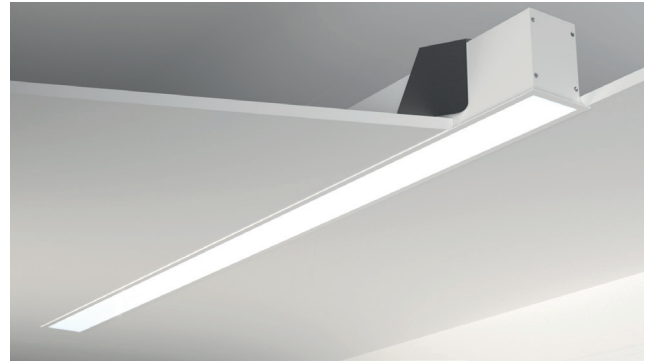

Recessed

Plaster-in Profile (/P)

Trimmed Profile (/T)

**ALULINE60 range provides an energy efficient and high output LED source in the style of a recessed linear luminaire. With a modern minimalist design the luminaire is suitable for a wide range of applications including offices, meeting rooms, circulation areas and receptions.**

- A range of low, standard and high lumen outputs
- Colour Temperatures: 3000k - 4000k - TWH
- Available with Dimming (/STD/DALI/SDIM)
- Wireless Control (/WI)
- Available with Emergency (/ME3/ME3-ST/ME3-PRO)
- Wireless Emergency (/ME3-WI)
- Diffusers: Polar White or Micro Prismatic Optic (/PW/MPO)
- A range of modular sizes available from 592mm-3609mm, and available in continuous lengths to suit project requirements
- Available in both trimmed and plaster-in options (/T/P)
- Additional sizes, lumen and wattage options available  
Please contact our technical for further details
- 5 year system warranty

Product	MIR/ALU60 Recessed LED Linear			
LED Light Source	/LO Low Output		/SO Standard Output	
Lumens/m <small>Luminaire lumens (4000K)</small>	17W 1836lm/m		25W 2692lm/m	
Length	/6 592mm	/9 873mm	/12 1153mm	/15 1434mm
Driver	/STD Non Dimming	/DALI DALI Dimming	/SDIM Switch Dimming	/WI Wireless Control
Colour Temperature	/830 3000k		/840 4000k	
Colour	/TWH Tunable White			
Diffuser Options	/PW Polar White		/MPO Micro Prismatic Optic	
Emergency	/ME3 Three hour main- tained emergency	/ME3-ST Three hour main- tained self test emergency	/ME3-PRO Three hour DALI addressable emergency	/ME3-WI Three hour Wireless addressable emergency
To Specify: ALULINE60 LED, 4000k, Standard Output LED modular recessed at 1434mm long finished white supplied complete with DALI control gear and polar white diffuser. Part code: MIRALULINE60/SO/15/DALI/840/WH/PW				