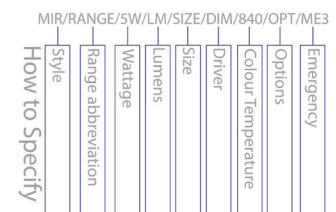

**The ADA is an IP65 decorative and robust wall mounted amenity luminaire with a clear lens and black powder coat finish.**

- A range of lumen outputs from 2387-9495.6lm
- Colour Temperature: 3000k- 4000k
- Beam Angles: 15°, 25°, 30° or 40° (15D/25D/30D/40D)
- Lens: Clear glass lens
- Colour Options: White, Grey or Black (WH/GR/BK)
- Standard Non Dimming (/STD)
- Both Direct and Indirect (/DL/UDL)
- Rated IP66
- Polyester powder coating with treatment for outdoor
- Die cast aluminium housing
- Dimensions: ( LxWxH )
  - 320mm x Ø150mm x 156mm
  - 480mm x Ø175mm x 260mm
  - 545mm x Ø220mm x 310mm

Product	MI/ADA Wall IP65 LED Luminaire		
Lamp	LED		
System Power Luminaire lumens (4000K)	/27.8W 2387lm	/76W 9495.6lm	
Size ( LxWxH )	320mm x Ø150mm x 156mm	480mm x Ø175mm x 260mm	
Beam Angle	/15D 15 Degree	/25D 25 Degree	/40D 40Degree
Driver	/STD Non Dimming		
Colour Temperature	/830 4000k		/840 4000k
Colour	/WH WHITE	/GR Grey	/BK Black
To Specify: ADA70 LED, 5.5W, 243lm, 4000k, LED wall mounted luminaire finished black supplied with standard integral control gear and 30 degree beam angle. Part code: MI/ADA/70/5.5W/243lm/STD/840/BK/30D			