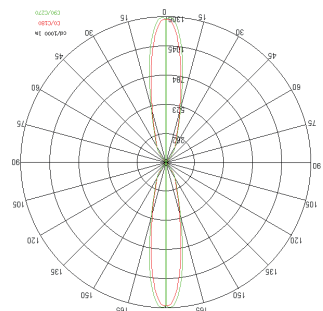

**The ADA is an IP65 decorative and robust wall mounted amenity luminaire with a clear lens and black powder coat finish.**

- A range of lumen outputs from 2387-9495.6lm
- Colour Temperature: 3000k- 4000k
- Beam Angles: 15°, 25°, 30° or 40° (15D/25D/30D/40D)
- Lens: Clear glass lens
- Colour Options: White, Grey or Black (WH/GR/BK)
- Standard Non Dimming (/STD)
- Both Direct and Indirect (/DL/UDL)
- Rated IP66
- Polyester powder coating with treatment for outdoor
- Die cast aluminium housing
- Dimensions: ( LxWxH )
  - 320mm x Ø150mm x 156mm
  - 480mm x Ø175mm x 260mm
  - 545mm x Ø220mm x 310mm

Product	MI/ADA Wall IP65 LED Luminaire		
Lamp	LED		
System Power Luminaire lumens (4000K)	/27.8W 2387lm	/76W 9495.6lm	
Size ( LxWxH )	320mm x Ø150mm x 156mm	480mm x Ø175mm x 260mm	
Beam Angle	/15D 15 Degree	/25D 25 Degree	/40D 40Degree
Driver	/STD Non Dimming		
Colour Temperature	/830 4000k		/840 4000k
Colour	/WH WHITE	/GR Grey	/BK Black
To Specify: ADA70 LED, 5.5W, 243lm, 4000k, LED wall mounted luminaire finished black supplied with standard integral control gear and 30 degree beam angle. Part code: MI/ADA/70/5.5W/243lm/STD/840/BK/30D			