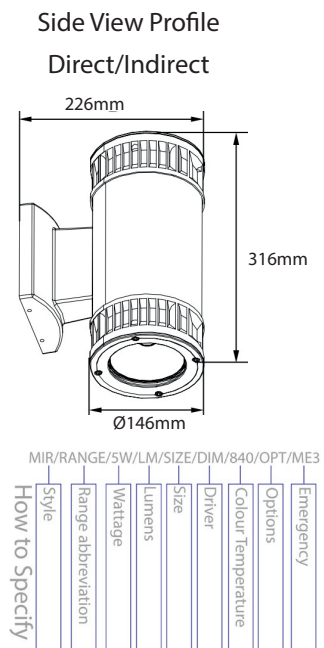

The ADA-2 is a high output IP66 direct and direct/indirect decorative, robust wall mounted amenity luminaire and black powder coat finish.

- A lumen output of 2300lm or 4400lm
- Colour Temperature: 4100k
- Lens: Clear glass lens
- Beam Angles: 30°, 70° or 100° (30D/70D/100D)
- Colours: Black (/BK)
- Standard Non Dimming (/STD)
- Emergency Version Available (/ME3, /ME3-ST, /ME3-Pro)
- Distribution: Direct or Direct/Indirect with beam selection
- Suitable for BESA box fixings.
- IP Rating: IP66
- Housing: Die cast aluminium fixing base and frames.
- Black powder coat polyester finish over epoxy powder as standard. Other colours available.
- Dimensions: (Diameter x Depth x Height)
 Direct/Indirect - Ø146 x 226 x 316mm
 Direct - Ø146 x 226 x 260mm

Product	MI/ADA-2 Wall IP66 LED Luminaire		
Light Source	LED		
System Power <small>Luminaire lumens (4100K)</small>	/20W/DL 2300lm (Direct)	/40W/UDL 4400lm (Direct/Indirect)	
Size	260mm (Direct) Ø146 x 226 x 260mm	316mm (Direct/Indirect) Ø146Ø x 226mm x 316mm	
Driver	/STD Non Dimming		
Colour Temperature	/841 4100k		
Beam Angle Up	/UN Narrow 30°	/UM Medium 70°	/UW Wide 100°
Beam Angle Down	/DN Narrow 30°	/DM Medium 70°	/DW Wide 100°
Emergency	/ME3 Three hour maintained emergency	/ME3-ST Three hour maintained self test emergency	/ME3-PRO Three hour DALI addressable emergency
To Specify: ADA-2, 40W, 4400lm, 4000k, Wide Beam UP, Medium Beam Down wall mounted luminaire finished black complete with standard integral control gear. Part code: MI/ADA2/40W/UD//4400lm/STD/841/UW/DM/BK			