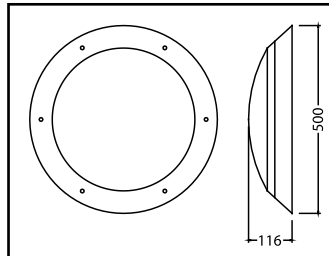

(KEST/R) Dimensions