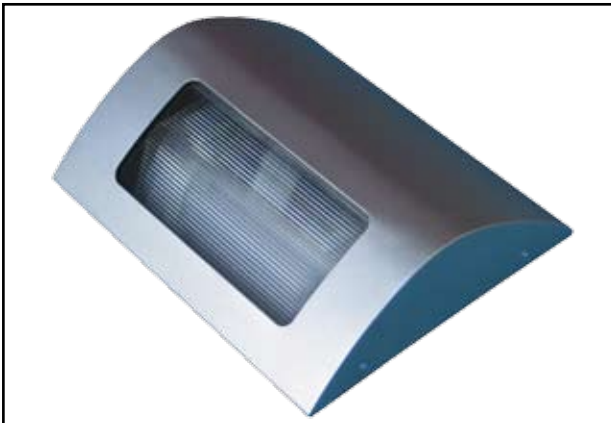

KEST/BH 118/HF/PP/DL/SLV Downlight bedhead option finished silver. Ideal for bedhead lighting as supplied to University student accommodation