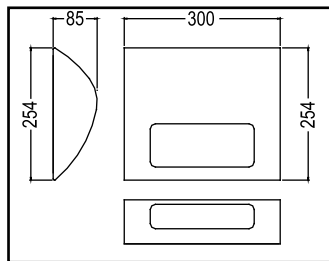

(KEST/BH 118CF) Dimensions

Description

The Kest range of IP44 anti-ligature luminaires is suitable for correction centres, hospitals, prisons, care units and other establishments where there may be a risk of self harm. Tamper resistant fixing screws retain the front fascia and the whole range design uses curved or angled profiles therefore reducing the possibility of ligature.

General Features

- (R) Round or (SQ) Square versions with a (SRB) semi recess bezel available on the Round version only
- (BH) Bedhead version with choice of (DL) downlight only or (UDL) up & down lighting
- Manufactured from aluminium and steel
- Sealed to IP44
- Painted (WH) white, (SLV) Silver or to any (RAL) colour
- Supplied with (HF) high frequency gear as standard with optional (DIM) 1-10v, Switch Dim or DALI dimming
- (NL) 7w compact fluorescent night light option available
- A choice of impact resistant (PP) Prismatic or (OP) Opal panels
- Tamper proof screw fixing

Installation

Screw fixed as standard

Connections

Supplied complete with standard terminal block.

Emergency Conversion Reference

(ME3) Emergency luminaires are supplied with 3 hour packs (ME3/ST) self test emergency packs are available.

How to specify

For example: KEST/R 282D/HF/WH/PP for a round surface mount luminaire designed to accommodate 1 x 28w 2D lamp operated by high frequency control gear. Supplied complete with a prismatic panel retained within a white bezel frame secured by tamper proof screws

ORDERING INFORMATION - For other sizes/lamp types/finishes/styles not listed please call us

Reference Number	Nominal size l x w x h	Lamp & Wattage	Control Gear Options		Paint Options		Diffuser Options		Additional Options			Emergency Option	
			HF	DIM	WH	SLV	PP	OP	NL	DL	UDL		SRB
	mm	CF-2D-T5C											
KEST/R 282D	Ø500 x 116	1 x 28w 2D	•	1-10v	•	•	•	•	•	•	•	•	•
KEST/R 382D	Ø500 x 116	1 x 38w 2D	•	1-10v	•	•	•	•	•	•	•	•	•
KEST/R 40T5C	Ø500 x 116	1 x 40w T5C	•	•	•	•	•	•	•	•	•	•	•
KEST/R 226CF	Ø500 x 116	2 x 26w CF	•	•	•	•	•	•	•	•	•	•	•
KEST/SQ 282D	448 x 448 x 110	1 x 28w 2D	•	/	•	•	•	•	•	•	•	•	•
KEST/SQ 382D	448 x 448 x 110	1 x 38w 2D	•	/	•	•	•	•	•	•	•	•	•
KEST/SQ 226CF	448 x 448 x 110	2 x 26w CF	•	/	•	•	•	•	•	•	•	•	•
KEST/BH 118CF	300 x 254 x 85	1 x 18w CF	•	/	•	•	•	•	•	•	•	•	Remote
KEST/BH 18/36CF	600 x 266 x 100	1 x 18w CF 1 x 36w CF	•	/	•	•	•	•	•	•	•	•	•
KEST/BH linear	Designed to suit your length & lamp requirements		•	•	•	•	•	•	•	•	•	•	•

When ordering quote reference number followed by essential & specific options. Standard dimming is 1-10v, for switch dim or DALI dimming please specify

Tel: 01494 437962

Fax: 01494 462657

Email: sales@midlighting.co.uk