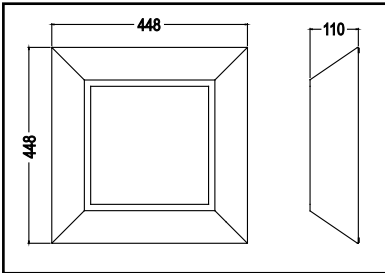

(KEST/SQ) Dimensions