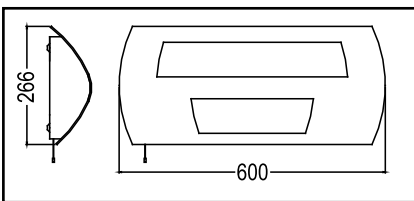

(KEST/BH 18/36CF) Dimensions (UDL)